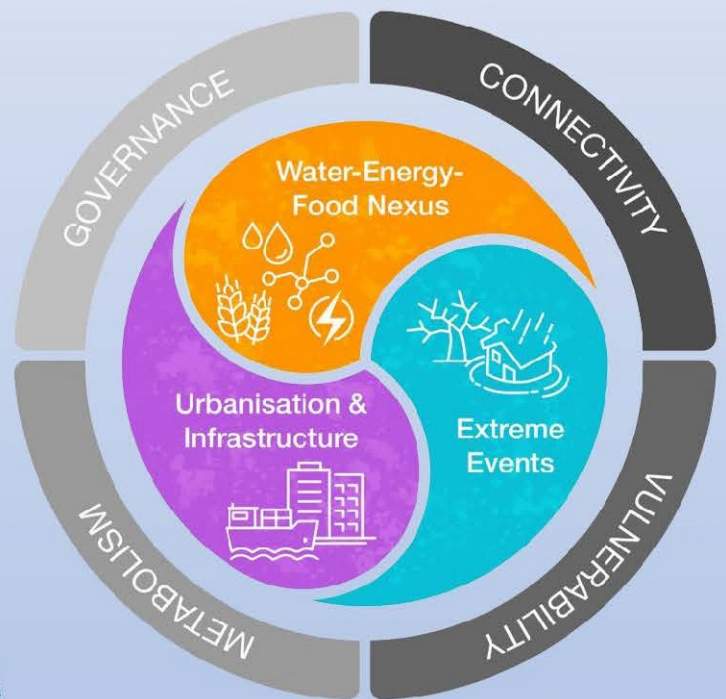

## INTERNATIONAL PHD PROGRAMME “INDUSTRIALIZED RIVERINE LANDSCAPES” WITHIN THE DOCTORAL SCHOOL HR21

Research Fields Industrialized riverine landscapes

- Extreme events
- Infrastructure and urbanization
- Water-food-energy nexus

Choose your PhD Topic

**15 new PhD positions open in new FWF programme**

For more information, please click on this link:

<https://short.boku.ac.at/PhDpositions>

Conceptual framework IRL